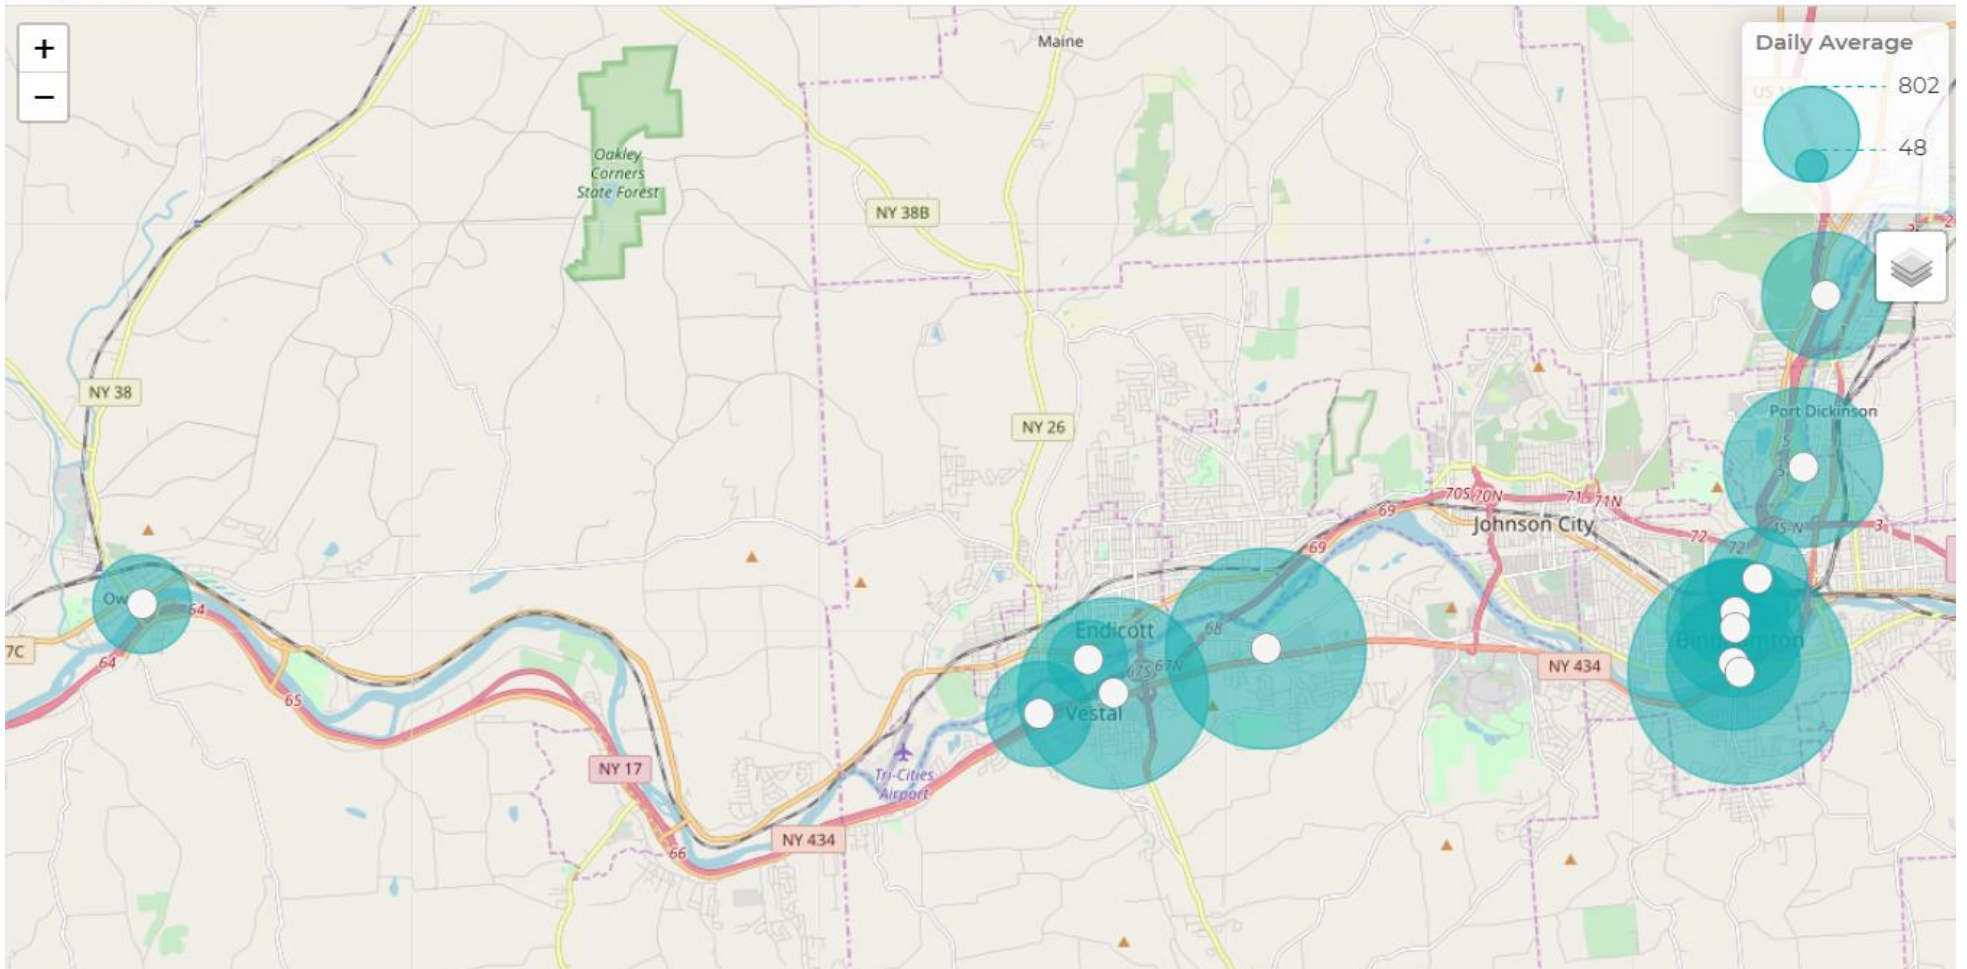

Year Total Counts

Current Year

Whole Domain

Total

682,058

Daily Average by Site

Last Month

Whole Domain

Pedestrian Distribution by Site

📅 Last Month

📍 Whole Domain 🚶 Pedestrian

Cyclist Distribution by Site

📅 Last Month

📍 Whole Domain 🚴 Cyclist

Pedestrian Summary by Site

📅 Last Month

📍 Whole Domain 🚶 Ped

Site	Total	Average	Peak Count	Peak Period
South Washington St. Bridge Pedestrian	21,101	681	1,007	Sat Oct 5, 2019
Vestal Rail Trail East - Shoppes Pedestrian	18,850	608	932	Tue Oct 8, 2019
Vestal Rail Trail West - Coal House Pedestrian	17,356	560	1,073	Sat Oct 12, 2019
Otsiningo South Pedestrian	12,854	415	1,169	Sat Oct 5, 2019
Confluence Tunnel Pedestrian	9,140	295	806	Tue Oct 1, 2019
Riverwalk at Court Street Pedestrian	8,845	285	456	Mon Oct 14, 2019
North Ostiningo Park at Howell Drive Pedestrian	8,139	263	449	Sun Oct 13, 2019
MLK Promenade Pedestrian	4,740	153	221	Mon Oct 28, 2019
Vestal Rail Trail - West Extension Pedestrian	4,532	146	294	Sun Oct 13, 2019
Owego Riverwalk	4,409	142	278	Sun Oct 13, 2019
Noyes Island Pedestrian	3,053	98	233	Thu Oct 10, 2019
Endicott Chugnut West	1,481	48	88	Sat Oct 5, 2019

Cyclist Summary by Site

 Last Month

 Whole Domain  Cyclist

Site	Total	Average	Peak Count	Peak Period
South Washington St. Bridge Cyclist	3,756	121	206	Tue Oct 1, 2019
Vestal Rail Trail East - Shoppes Cyclist	2,603	84	169	Tue Oct 1, 2019
Vestal Rail Trail West - Coal House Cyclist	2,532	82	172	Tue Oct 1, 2019
Noyes Island Cyclist	2,186	71	128	Tue Oct 1, 2019
Riverwalk at Court Street Cyclist	2,062	67	106	Mon Oct 14, 2019
Confluence Tunnel Cyclist	1,431	46	83	Mon Oct 14, 2019
Otsiningo South Cyclist	1,416	46	119	Tue Oct 1, 2019
North Ostiningo Park at Howell Drive Cyclist	1,317	42	115	Tue Oct 1, 2019
MLK Promenade Cyclist	1,206	39	64	Tue Oct 1, 2019
Vestal Rail Trail - West Extension Cyclist	886	29	77	Sun Oct 13, 2019