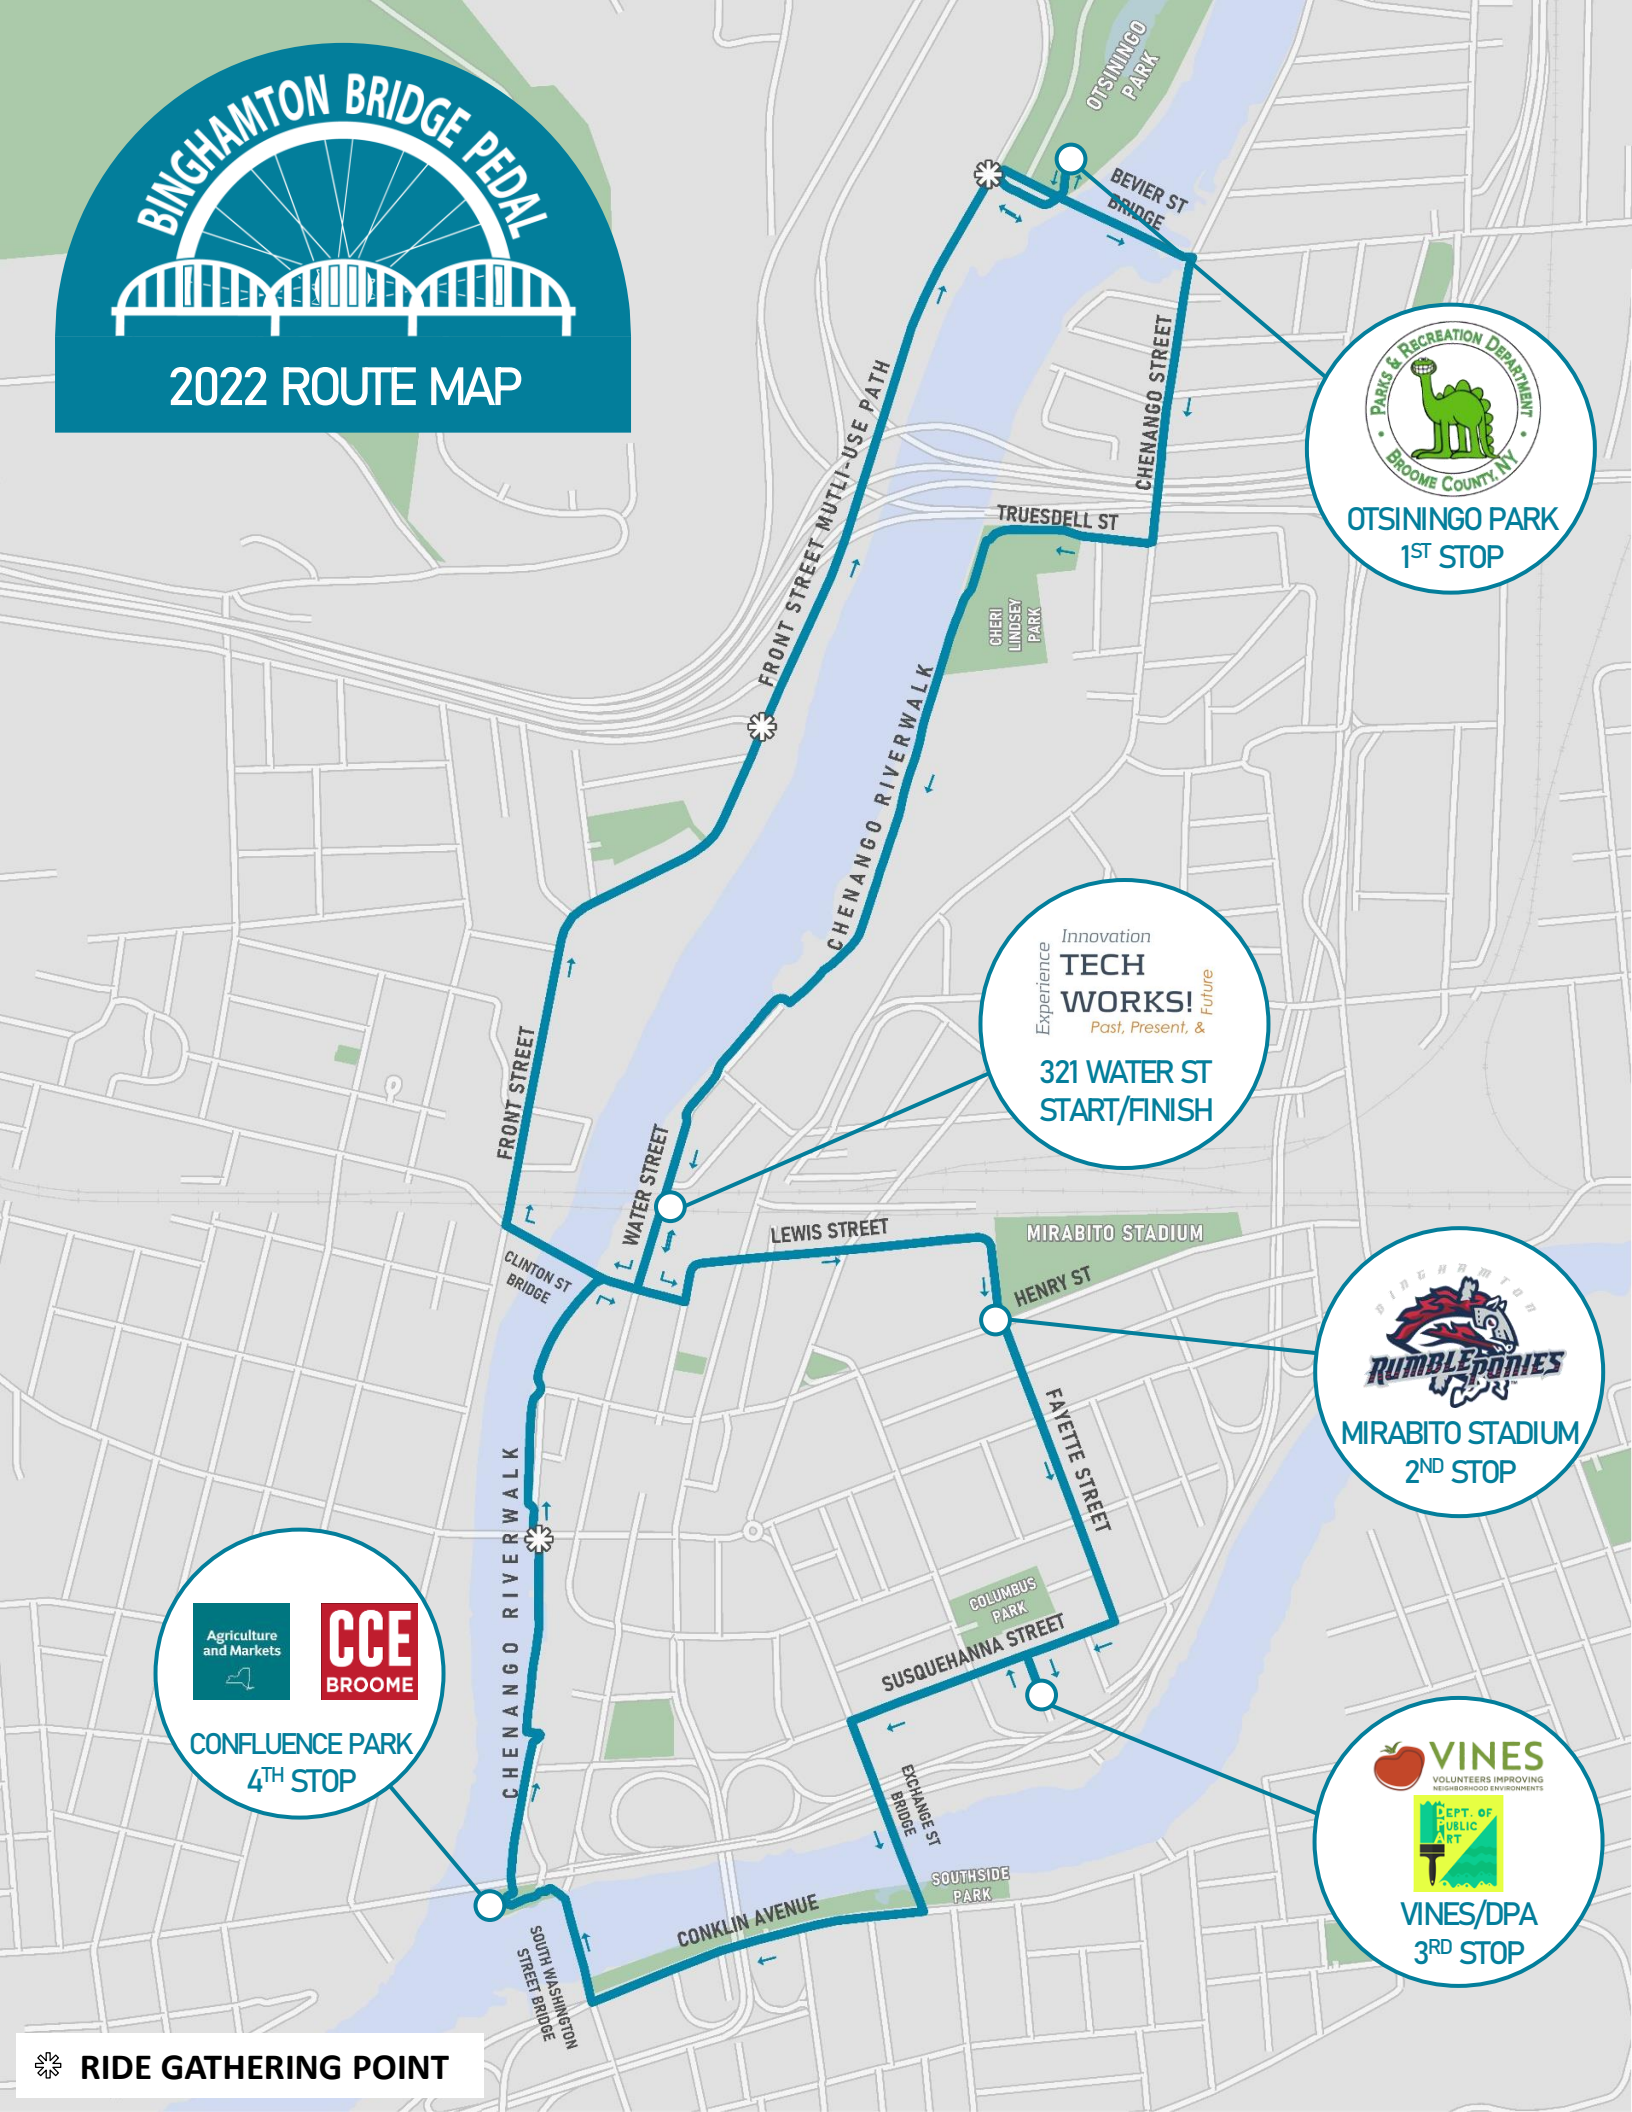

BINGHAMTON BRIDGE PEDAL
2022 ROUTE MAP

**OTSEGO PARK
1ST STOP**

Innovation
TECH WORKS!
 Experience Past, Present, & Future

**321 WATER ST
START/FINISH**

**MIRABITO STADIUM
2ND STOP**

**CONFLUENCE PARK
4TH STOP**

**VINES/DPA
3RD STOP**

RIDE GATHERING POINT