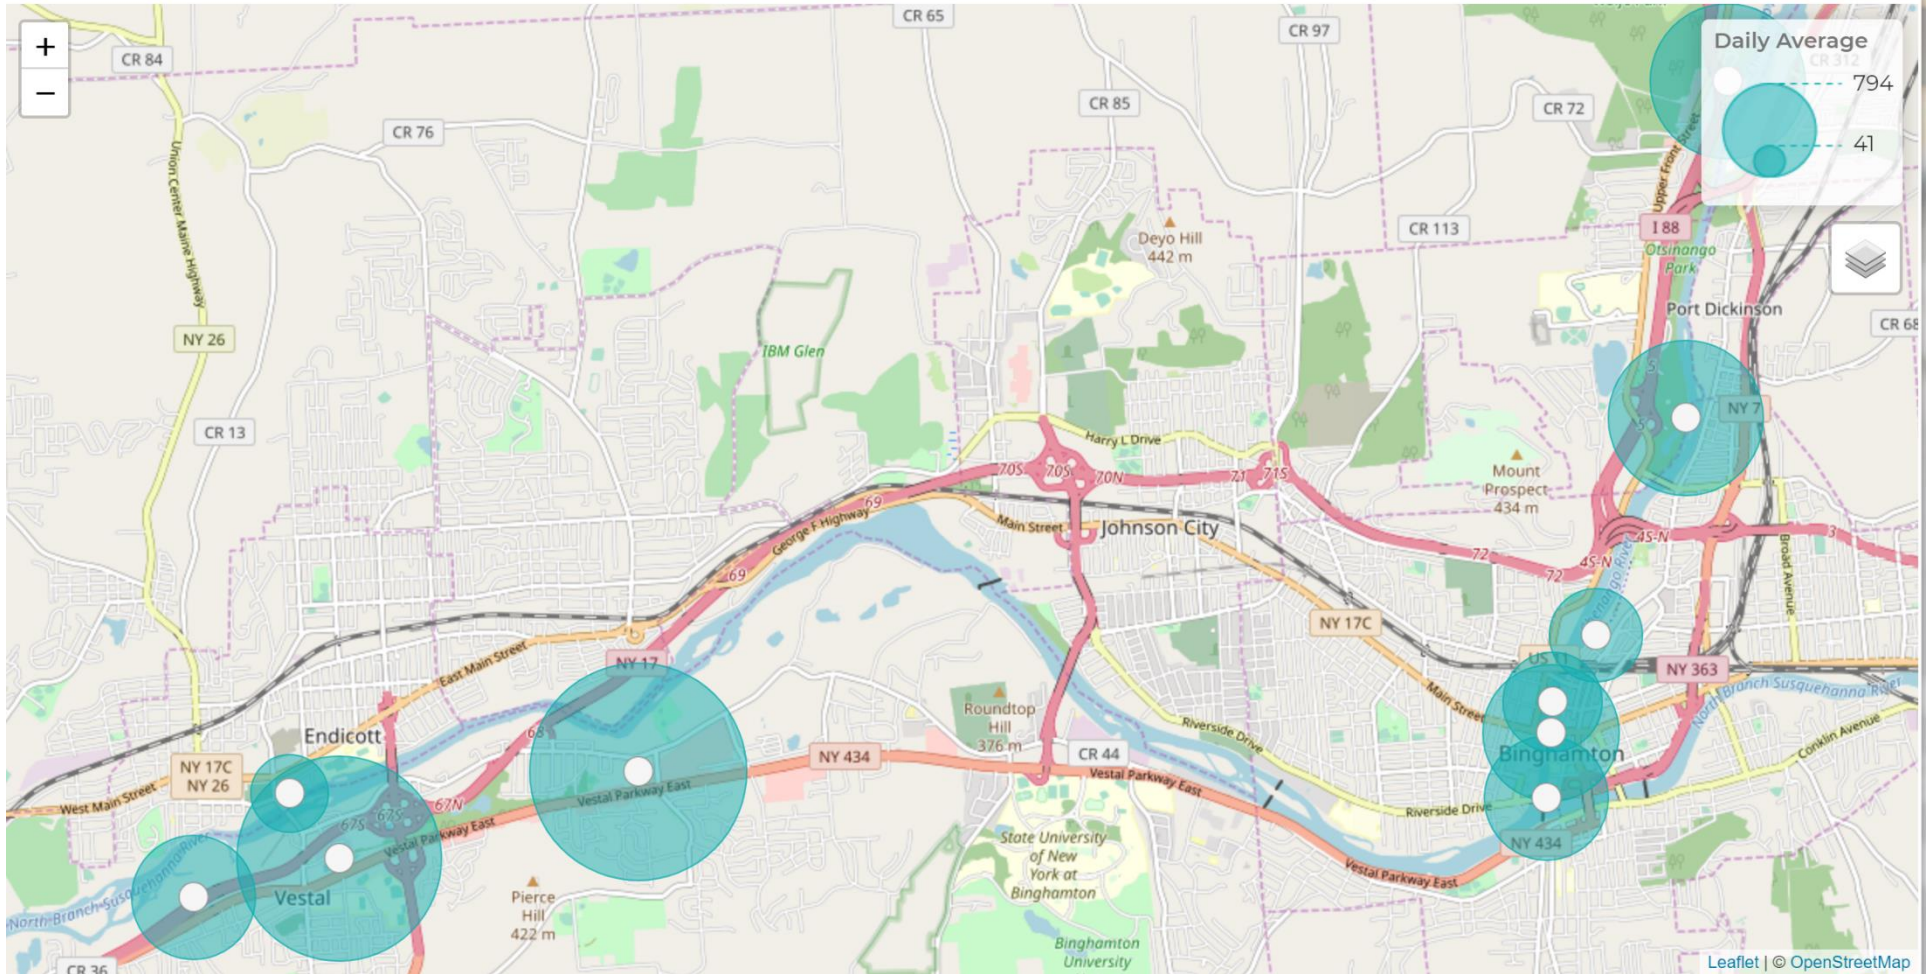

### Daily Average Year

Whole Period Vestal Rail Trail - West ...

Daily Average

### Daily Average by Site

Last Month

Vestal Rail Trail - West Extension Vestal Rail Trail East - Shoppes Vestal Rail Trail West - Coal Hou...

### Pedestrian Distribution by Site

📅 Last Month

📍 Vestal Rail Trail - West Extension Vestal Rail Trail East - Sho...