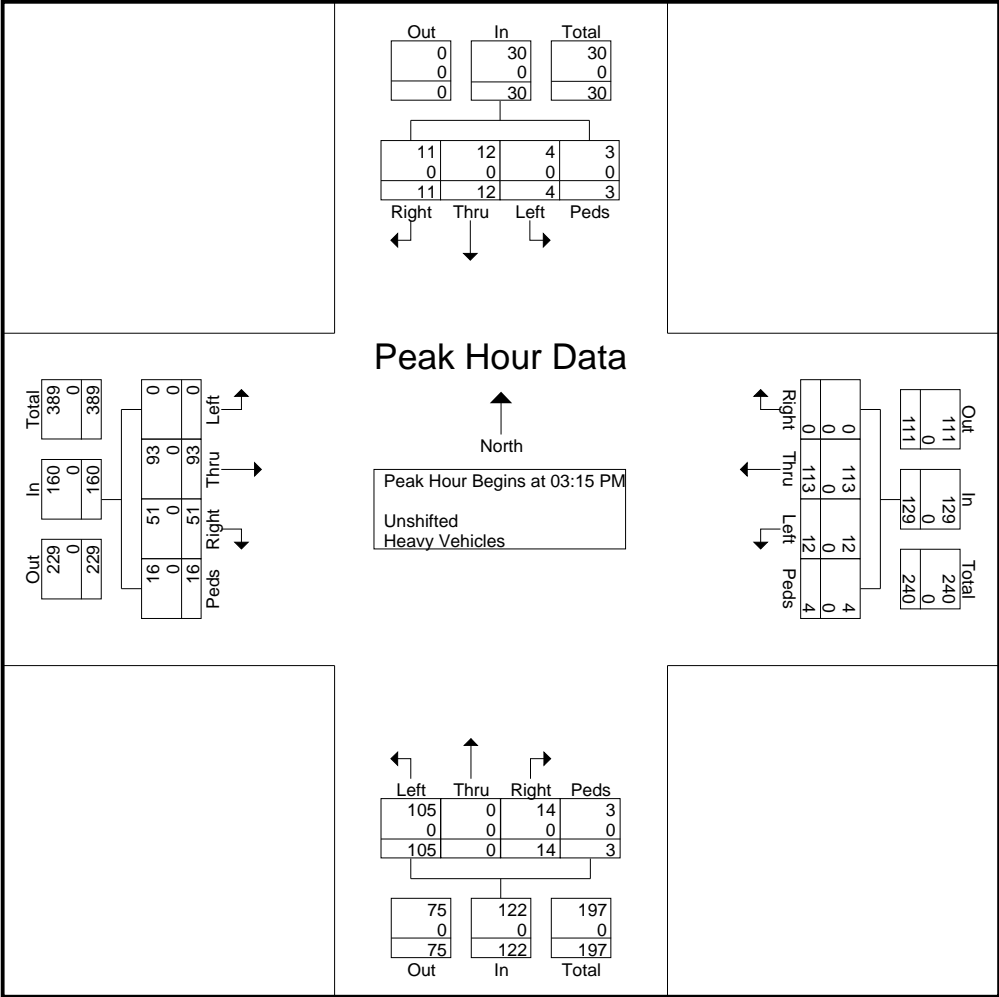

Binghamton Metropolitan Transportation Study

P.O Box 1766
Binghamton, NY 13902

Bobby Portorsnok
Main and Church
Owego
the same it's been for weeks, hot

File Name : Not Named 13
Site Code : 00000241
Start Date : 7/17/2013
Page No : 4