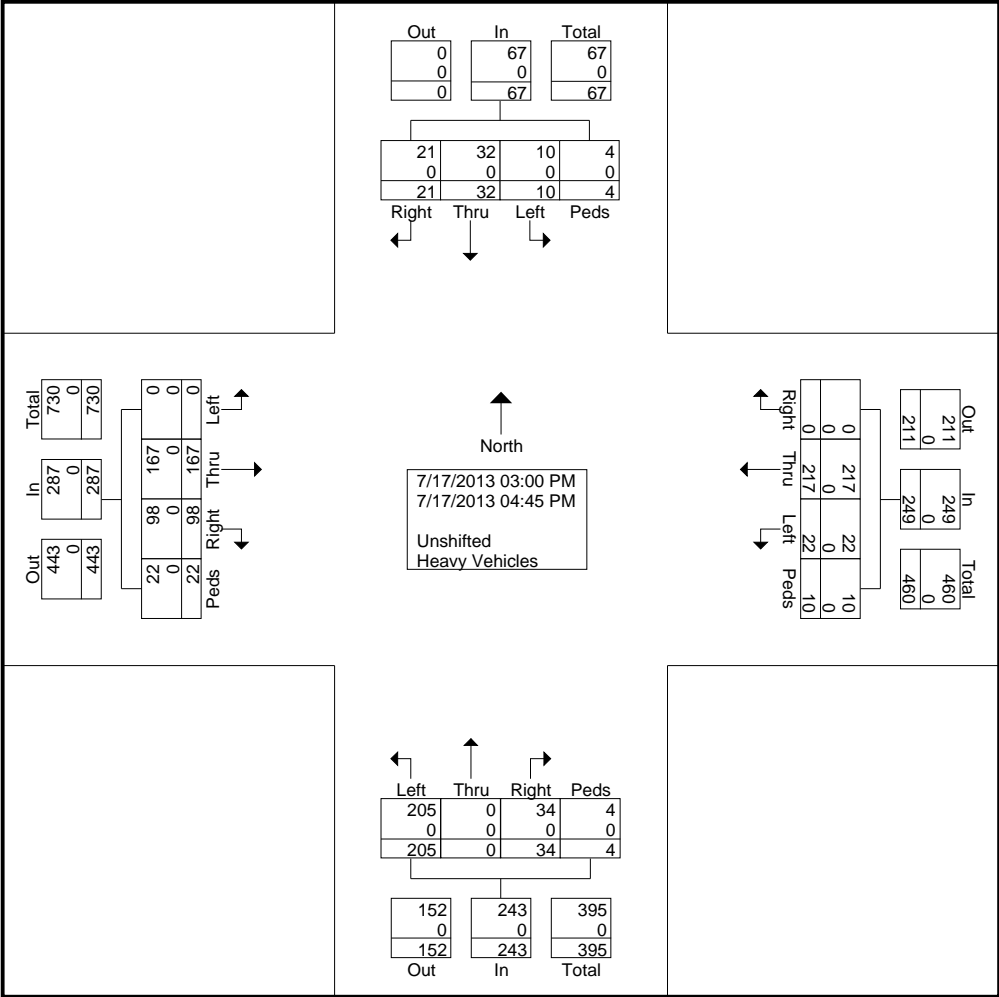

Binghamton Metropolitan Transportation Study

P.O Box 1766
 Binghamton, NY 13902

Bobby Portorsnok
 Main and Church
 Owego
 the same it's been for weeks, hot

File Name : Not Named 13
 Site Code : 00000241
 Start Date : 7/17/2013
 Page No : 2