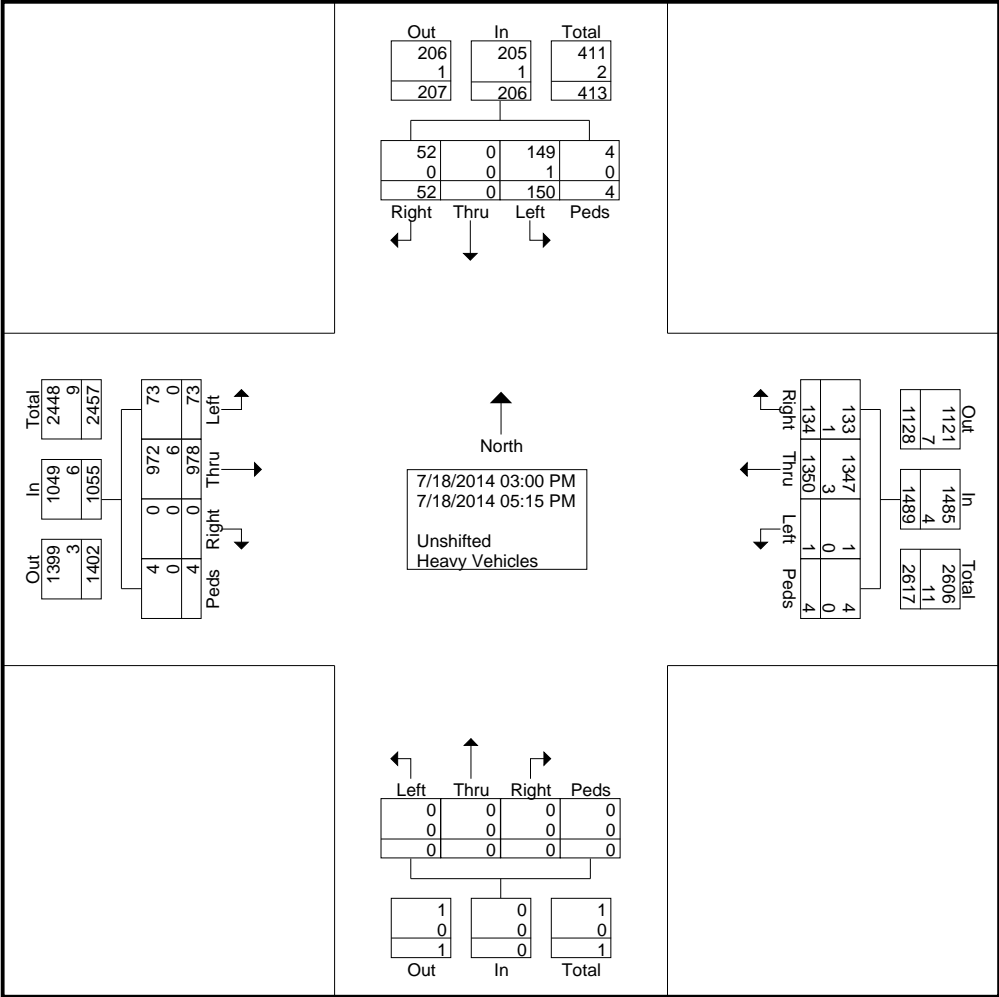

Binghamton Metropolitan Transportation Study

P.O Box 1766
Binghamton, NY 13902

Bobby Portorsnok
434 and Castle Gardens
Vestal
Tolb and Geocaching! what a day

File Name : Not Named 8
Site Code : 00000000
Start Date : 7/18/2014
Page No : 1

Groups Printed- Unshifted - Heavy Vehicles

Start Time	From North					From East					From South					From West					Int. Total
	Right	Thru	Left	Peds	App. Total	Right	Thru	Left	Peds	App. Total	Right	Thru	Left	Peds	App. Total	Right	Thru	Left	Peds	App. Total	
03:00 PM	7	0	19	0	26	17	118	0	0	135	0	0	0	0	0	0	95	1	1	97	258
03:15 PM	5	0	22	0	27	19	95	0	0	114	0	0	0	0	0	0	89	0	0	89	230
03:30 PM	4	0	12	0	16	14	131	1	0	146	0	0	0	0	0	0	101	8	0	109	271
03:45 PM	5	0	5	0	10	12	157	0	1	170	0	0	0	0	0	0	95	15	0	110	290
Total	21	0	58	0	79	62	501	1	1	565	0	0	0	0	0	0	380	24	1	405	1049
04:00 PM	7	0	20	0	27	15	142	0	1	158	0	0	0	0	0	0	108	11	0	119	304
04:15 PM	6	0	15	0	21	6	140	0	1	147	0	0	0	0	0	0	86	6	0	92	260
04:30 PM	6	0	17	0	23	12	121	0	0	133	0	0	0	0	0	0	87	8	0	95	251
04:45 PM	3	0	13	0	16	12	134	0	1	147	0	0	0	0	0	0	122	11	0	133	296
Total	22	0	65	0	87	45	537	0	3	585	0	0	0	0	0	0	403	36	0	439	1111
05:00 PM	4	0	15	3	22	15	140	0	0	155	0	0	0	0	0	0	105	5	1	111	288
05:15 PM	5	0	12	1	18	12	172	0	0	184	0	0	0	0	0	0	90	8	2	100	302
Grand Total	52	0	150	4	206	134	1350	1	4	1489	0	0	0	0	0	0	978	73	4	1055	2750
Apprch %	25.2	0	72.8	1.9		9	90.7	0.1	0.3		0	0	0	0	0	0	92.7	6.9	0.4		
Total %	1.9	0	5.5	0.1	7.5	4.9	49.1	0	0.1	54.1	0	0	0	0	0	0	35.6	2.7	0.1	38.4	
Unshifted	52	0	149	4	205	133	1347	1	4	1485	0	0	0	0	0	0	972	73	4	1049	2739
% Unshifted	100	0	99.3	100	99.5	99.3	99.8	100	100	99.7	0	0	0	0	0	0	99.4	100	100	99.4	99.6
Heavy Vehicles	0	0	1	0	1	1	3	0	0	4	0	0	0	0	0	0	6	0	0	6	11
% Heavy Vehicles	0	0	0.7	0	0.5	0.7	0.2	0	0	0.3	0	0	0	0	0	0	0.6	0	0	0.6	0.4

Binghamton Metropolitan Transportation Study

P.O Box 1766
Binghamton, NY 13902

Bobby Portorsnok
434 and Castle Gardens
Vestal
Tolb and Geocaching! what a day

File Name : Not Named 8
Site Code : 00000000
Start Date : 7/18/2014
Page No : 2