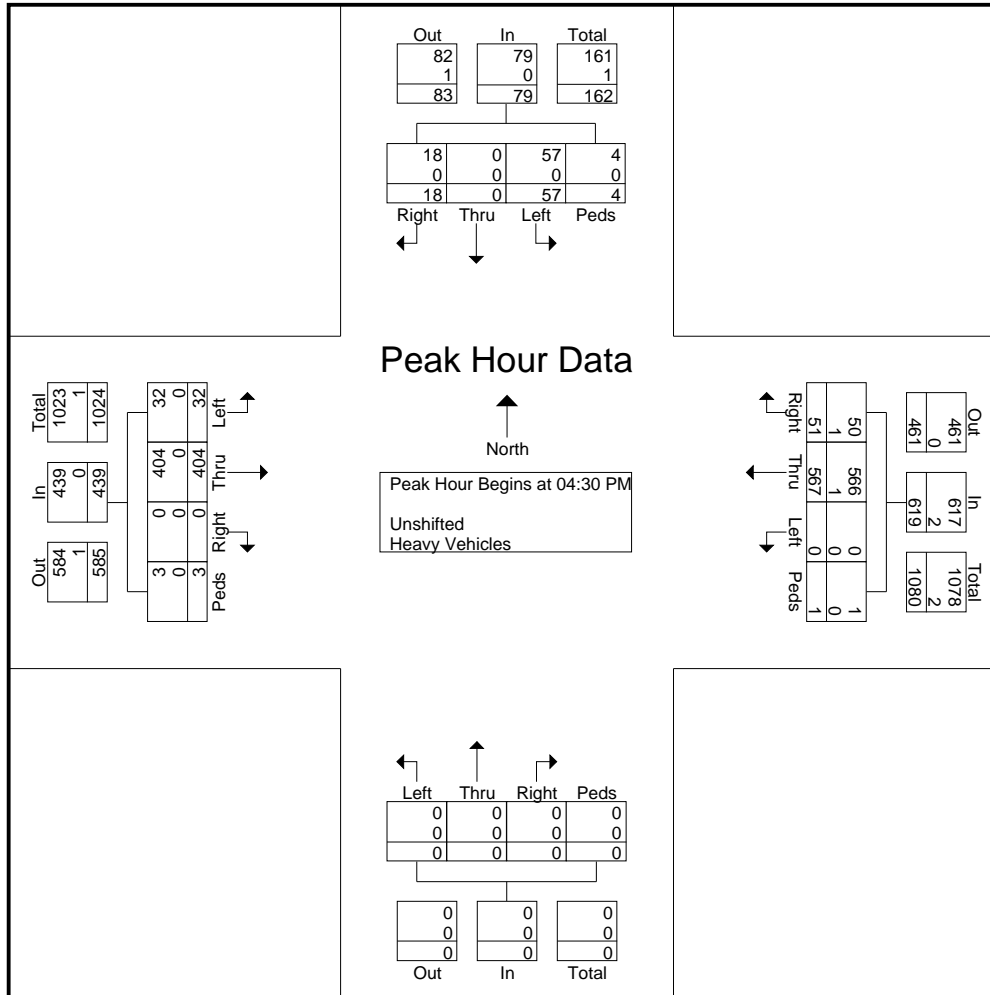

Binghamton Metropolitan Transportation Study

P.O Box 1766
Binghamton, NY 13902

Bobby Portorsnok
434 and Castle Gardens
Vestal
Tolb and Geocaching! what a day

File Name : Not Named 8
Site Code : 00000000
Start Date : 7/18/2014
Page No : 4