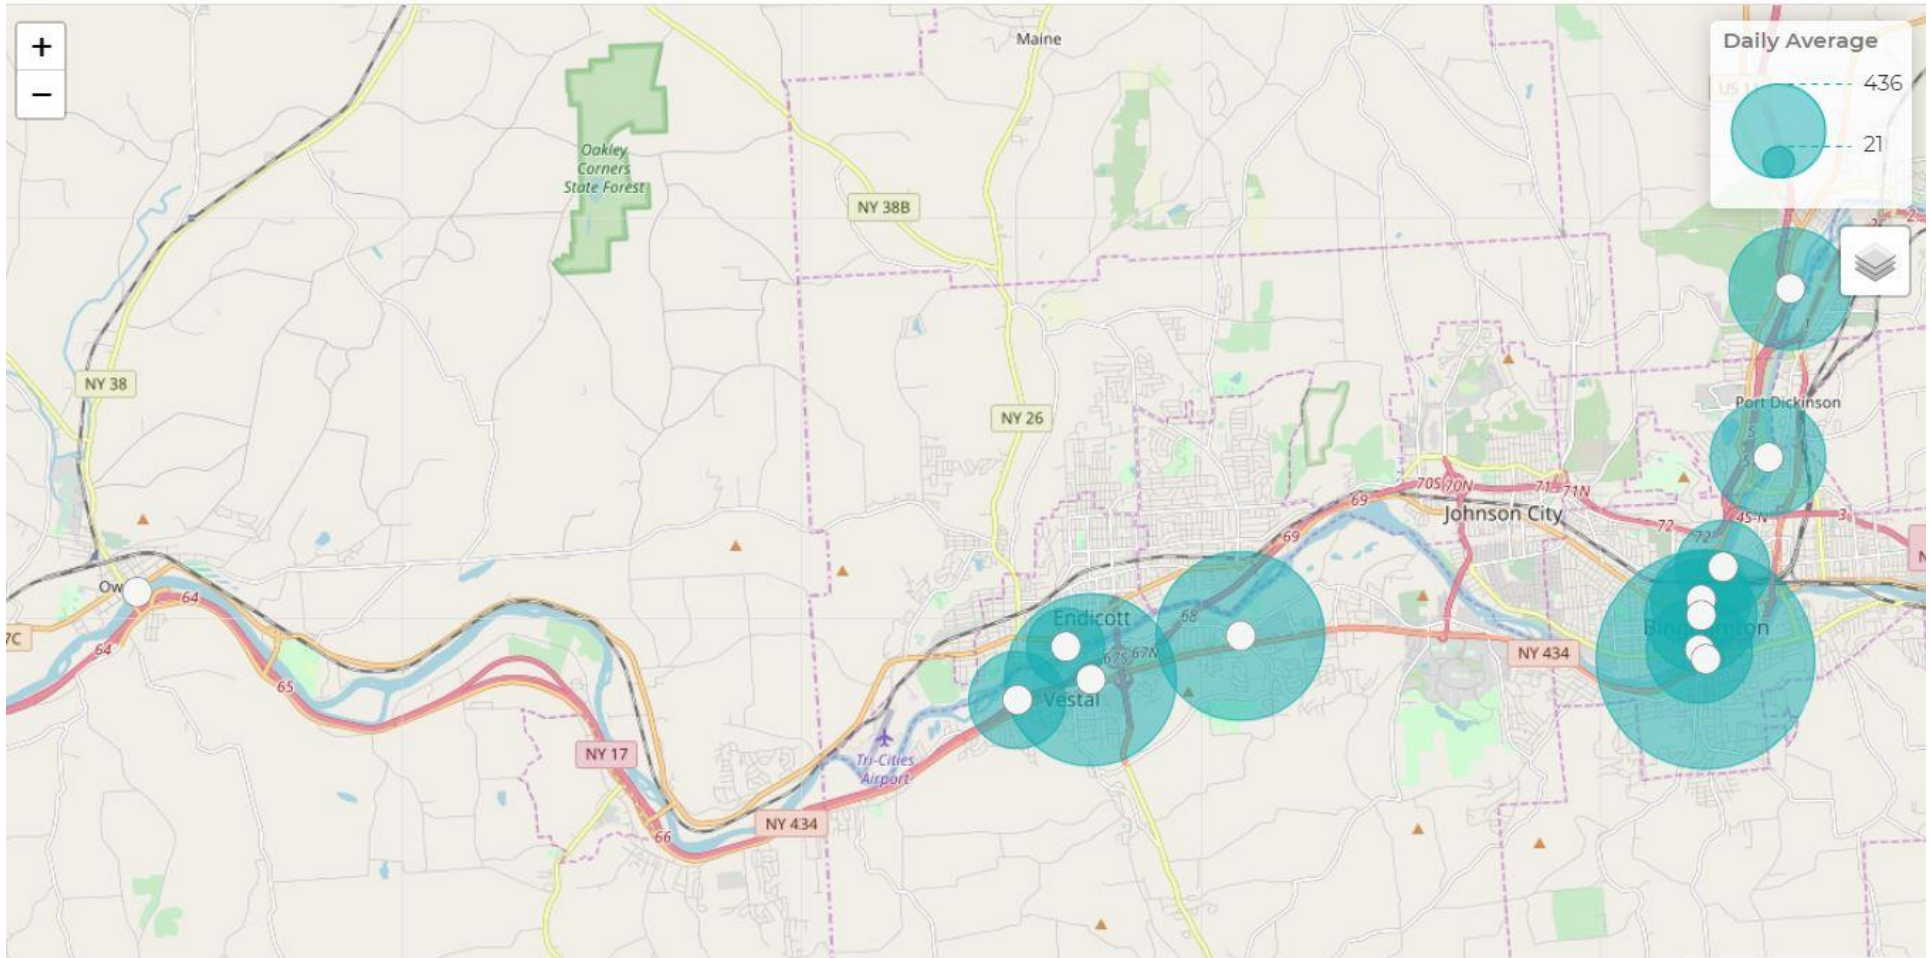

Year Total Counts

2019-06-19 00:00 → 2...

Whole Domain

Total

781,546

Daily Average by Site

Last Month

Whole Domain

Pedestrian Distribution by Site

📅 Last Month

📍 Whole Domain 📊 Pedestrian

Cyclist Distribution by Site

📅 Last Month

📍 Whole Domain 📊 Cyclist

Pedestrian Summary by Site

📅 Last Month

📍 Whole Domain 📊 Pedestrian

Site	Total	Average	Peak Count	Peak Period
South Washington St. Bridge Pedestrian	12,076	390	506	Fri Dec 6, 2019
Vestal Rail Trail West - Coal House Pedestrian	8,593	277	620	Tue Dec 31, 2019
Vestal Rail Trail East - Shoppes Pedestrian	8,515	275	717	Sat Dec 28, 2019
North Ostiningo Park at Howell Drive Pedestrian	4,379	141	374	Sat Dec 28, 2019
Otsiningo South Pedestrian	3,799	123	335	Sat Dec 28, 2019
Riverwalk at Court Street Pedestrian	3,304	107	180	Mon Dec 23, 2019
Confluence Tunnel Pedestrian	2,928	94	175	Fri Dec 27, 2019
MLK Promenade Pedestrian	2,255	73	132	Wed Dec 11, 2019
Vestal Rail Trail - West Extension Pedestrian	2,159	70	211	Sat Dec 28, 2019
Noyes Island Pedestrian	1,576	51	84	Thu Dec 26, 2019
Endicott Chugnut West	641	21	61	Sun Dec 22, 2019
Owego Riverwalk				

Cyclist Summary by Site

📅 Last Month

📍 Whole Domain 🚲 Cyclist

Site	Total	Average	Peak Count	Peak Period
South Washington St. Bridge Cyclist	1,443	47	68	Tue Dec 24, 2019
Noyes Island Cyclist	526	17	38	Thu Dec 26, 2019
Vestal Rail Trail West - Coal House Cyclist	520	17	45	Sat Dec 28, 2019
Vestal Rail Trail East - Shoppes Cyclist	511	16	39	Sat Dec 28, 2019
Riverwalk at Court Street Cyclist	472	15	31	Fri Dec 27, 2019
MLK Promenade Cyclist	281	9	20	Thu Dec 12, 2019
Confluence Tunnel Cyclist	276	9	21	Sun Dec 15, 2019
North Ostiningo Park at Howell Drive Cyclist	180	6	23	Mon Dec 23, 2019
Vestal Rail Trail - West Extension Cyclist	154	5	16	Mon Dec 23, 2019
Otsiningo South Cyclist	140	5	22	Sat Dec 28, 2019